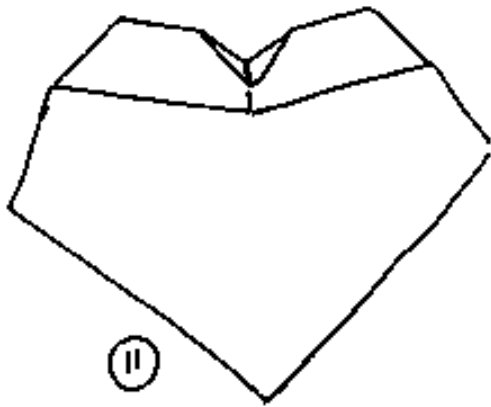

ACFB
2
142
99

ANTHURIUM (flamingo flower)

6" red mono-color square

Arthurium, p 2

Pinch up veins in
Spathe.
Curve spadix.

a) M+F sides.
b) Pinch up Spadix.