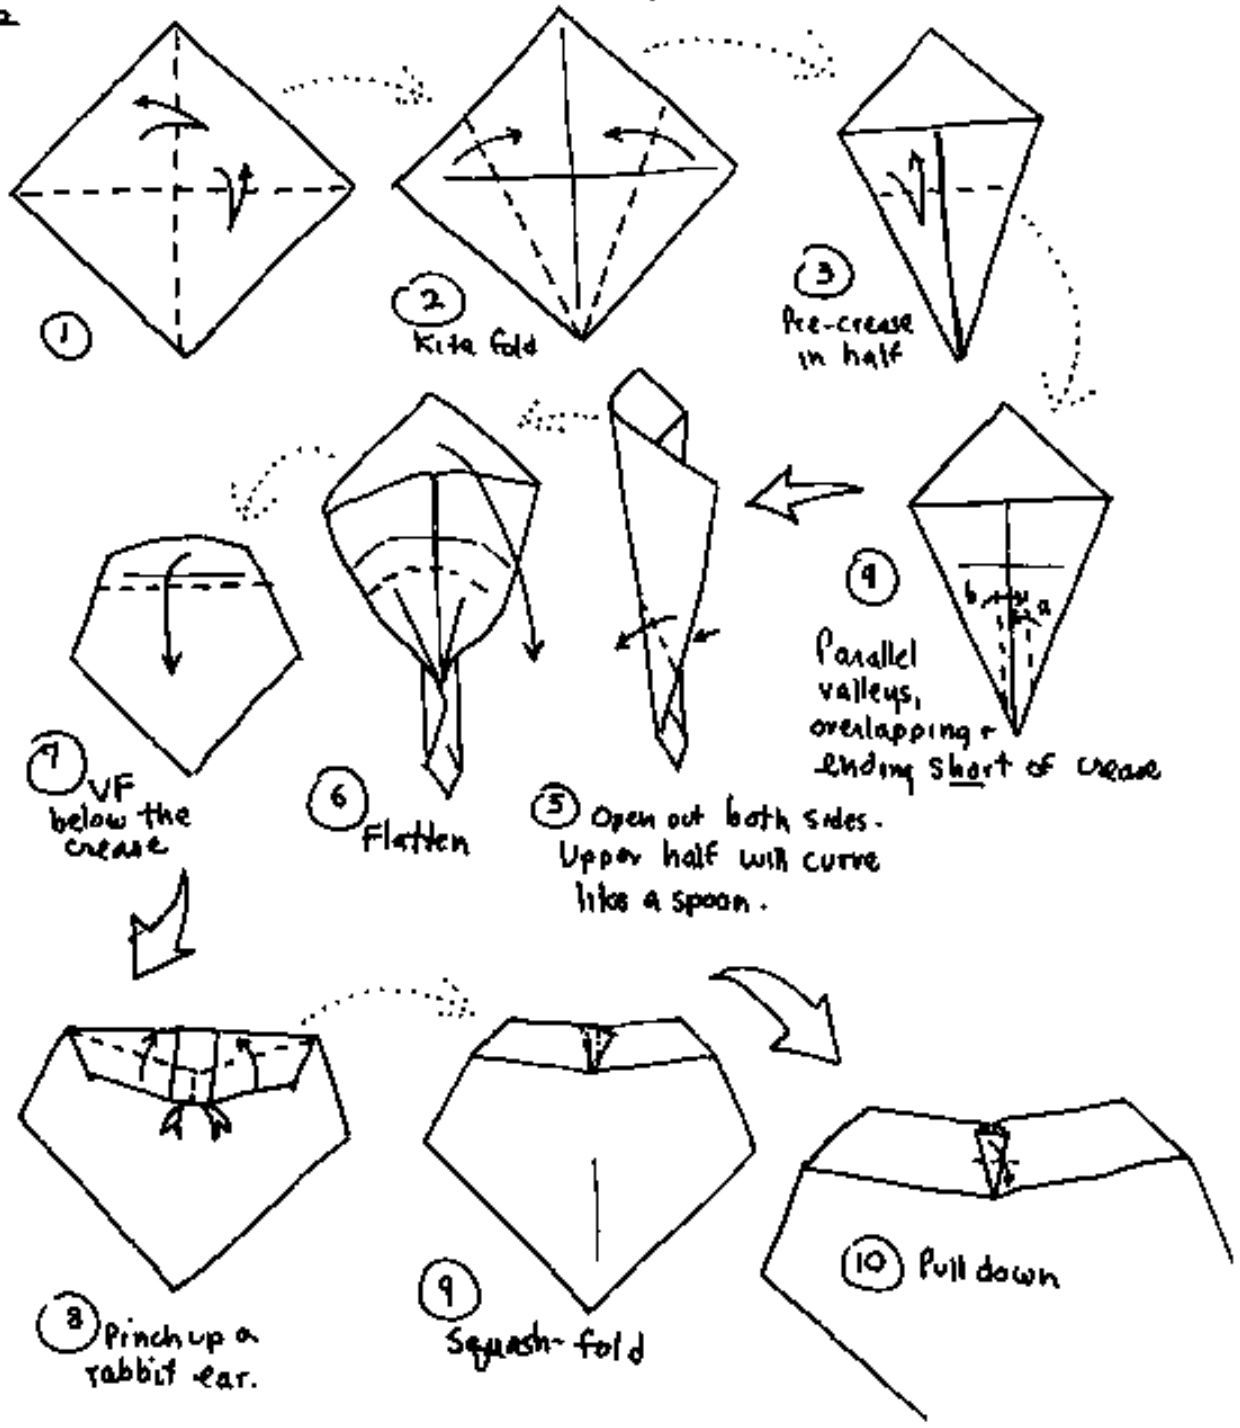

ACFB
2
142
99

ANTHURIUM (flamingo flower)

6" red mono-color square

Arthurium, p 2

Pinch up veins in
Spathe.
Curve spadix.

a) M+F sides.
b) Pinch up Spadix.