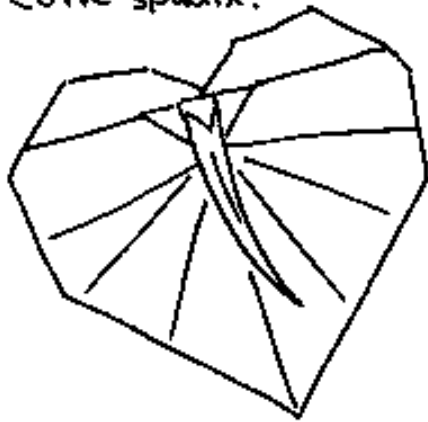

ACFB
2
142
99

ANTHURIUM (flamingo flower)

6" red mono-color square

Arthurium, p 2

Pinch up veins in
Spathe.
Curve spadix.

a) M+F sides.
b) Pinch up Spadix.