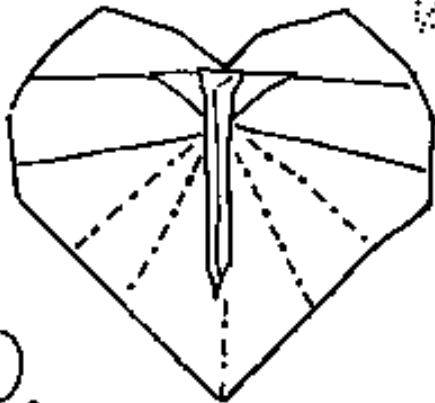

ACFB
2
142
99

ANTHURIUM (flamingo flower)

6" red mono-color square

Arthurium, p 2

Pinch up veins in
Spathe.
Curve spadix.

a) M+F sides.
b) Pinch up Spadix.